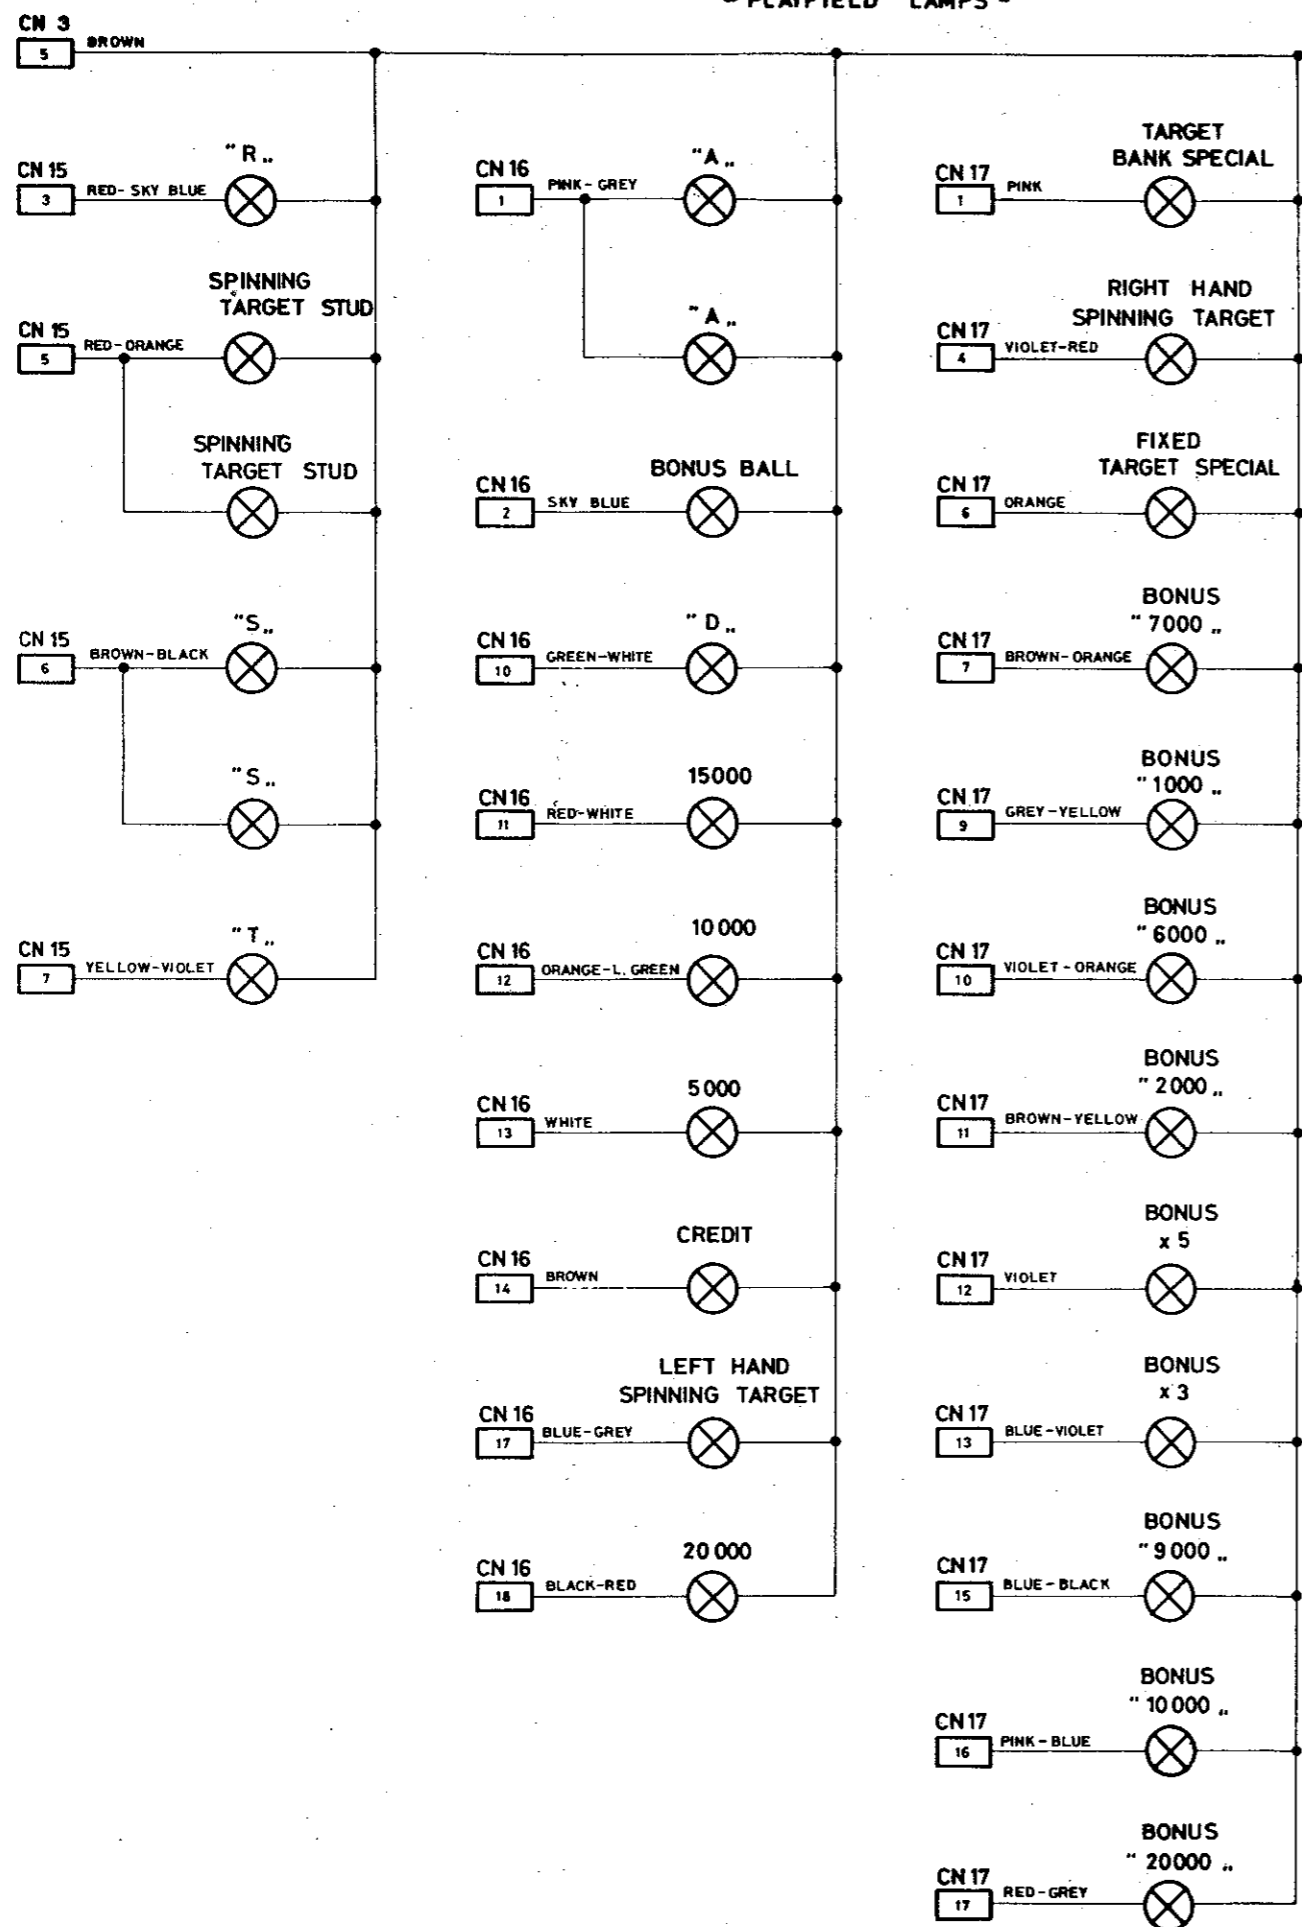

- PLAYFIELD LAMPS -