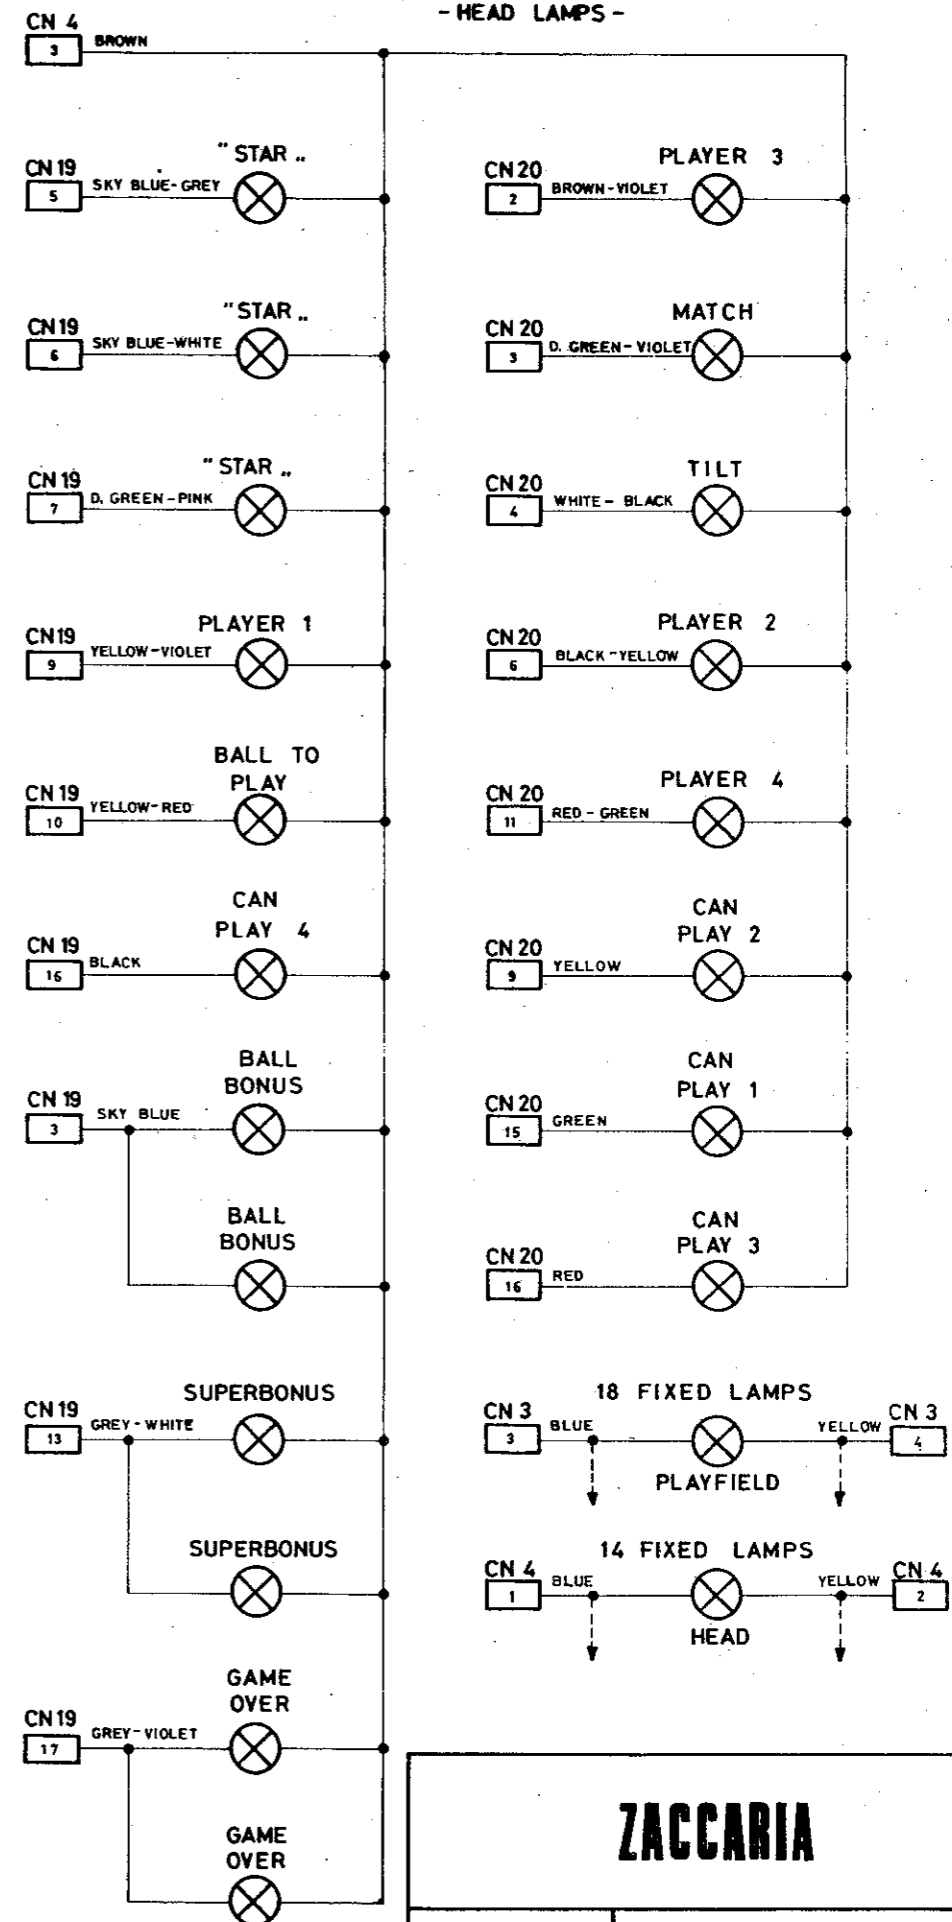

- HEAD LAMPS -