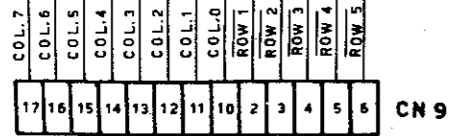

# SOUND board

P.C. 1 B 1125

ALL DIODES ARE  
1N4148 OR FDM900

<b>ZACCARIA</b>	
"STAR GOD..	DIAGRAM for PLAYFIELD CONTACTS WIRING

- PLAYFIELD LAMPS -

- HEAD LAMPS -

**ZACCARIA**

CABINET  
COILS