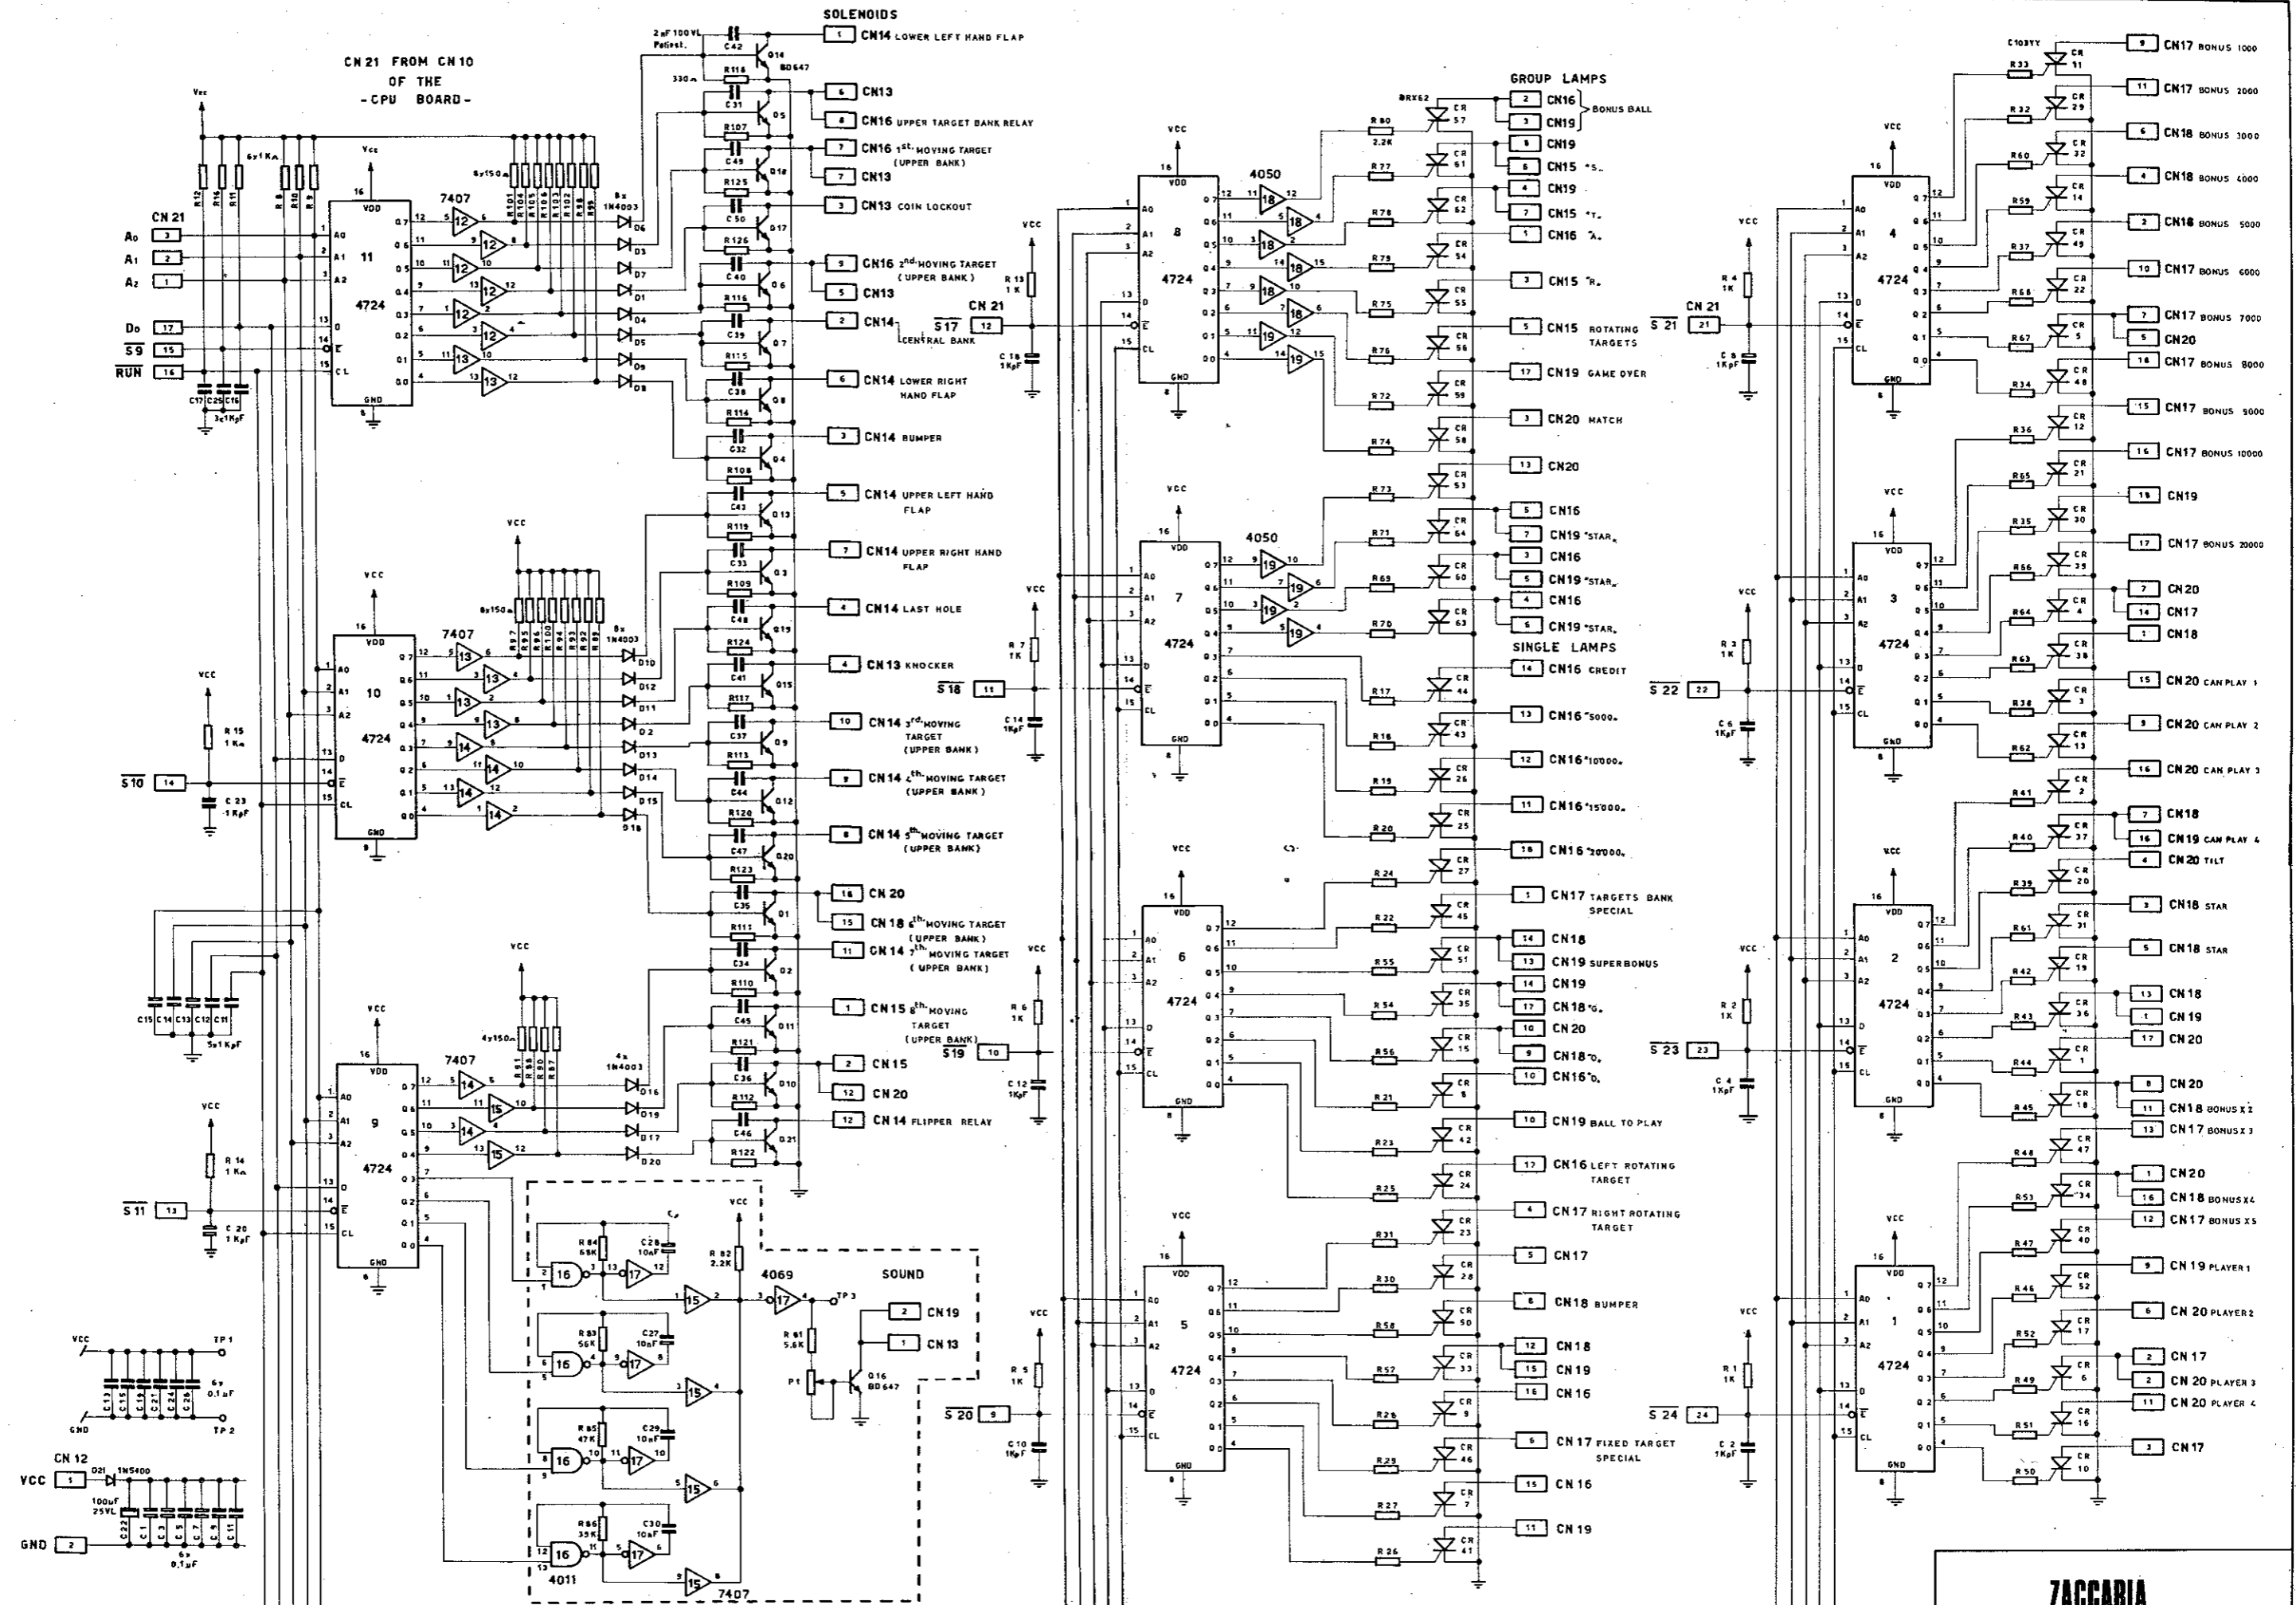

# INTERFACE board

# POWER board

OSCILLOSCOPE  
DEFINABLE CURVES

POWER BOARD

**ZACCARIA**

COD 181309/4

ELECTRICAL DIAGRAM for  
POWER BOARD 181109/4